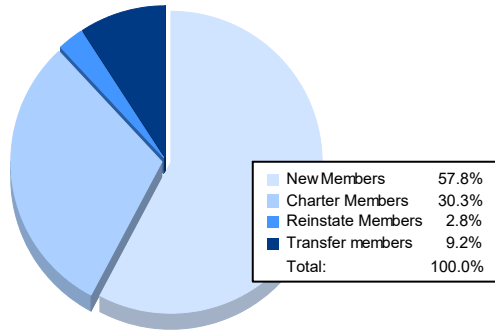

Year	New Clubs	Dropped Clubs	Gain/Loss Clubs	New Members	Charter Members	Reinstate Members	Transfer Members	Total Member Added	Total Members Dropped	Gain/Loss Members
2016-2017	0	1	-1	114	2	5	13	134	202	-68
2017-2018	1	1	0	141	31	7	7	186	203	-17
2018-2019	1	0	1	153	32	4	3	192	141	51
2019-2020	0	1	-1	96	8	5	6	115	181	-66
2020-2021	1	3	-2	63	33	3	10	109	182	-73
<b>Average</b>	<b>1</b>	<b>1</b>	<b>-1</b>	<b>113</b>	<b>21</b>	<b>5</b>	<b>8</b>	<b>147</b>	<b>182</b>	<b>-35</b>

### Membership Composition June 2021 Cumulative