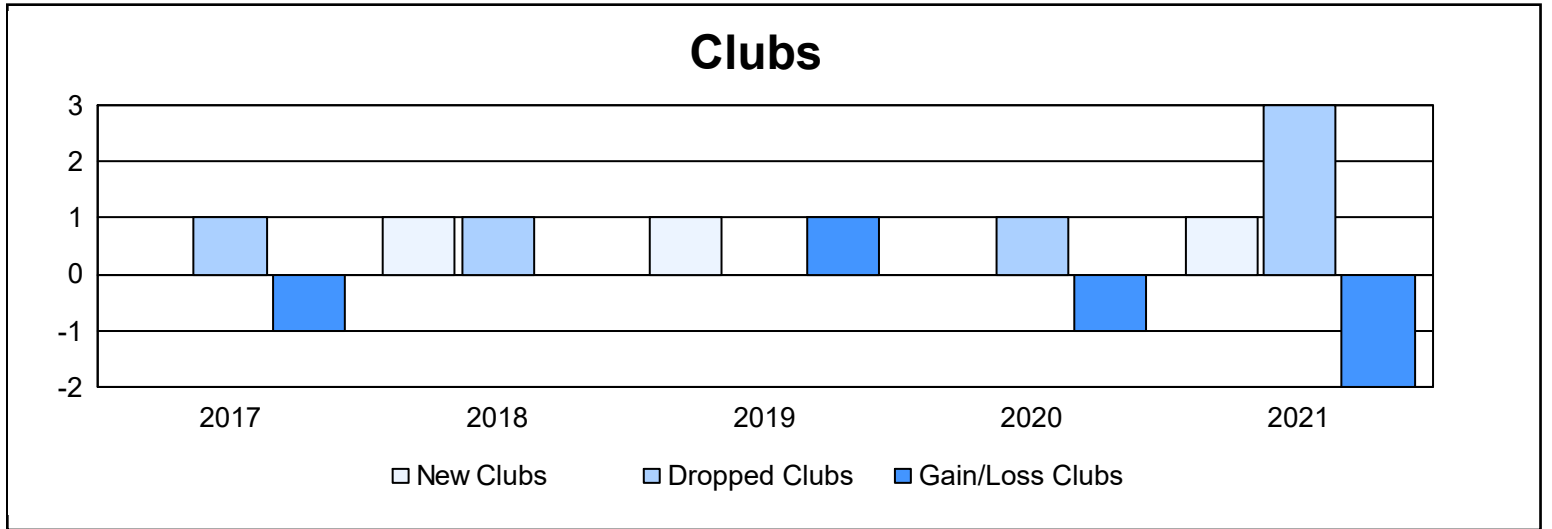

Year	New Clubs	Dropped Clubs	Gain/Loss Clubs	New Members	Charter Members	Reinstate Members	Transfer Members	Total Member Added	Total Members Dropped	Gain/Loss Members
2016-2017	0	1	-1	114	2	5	13	134	202	-68
2017-2018	1	1	0	141	31	7	7	186	203	-17
2018-2019	1	0	1	153	32	4	3	192	141	51
2019-2020	0	1	-1	96	8	5	6	115	181	-66
2020-2021	1	3	-2	63	33	3	10	109	182	-73
<b>Average</b>	<b>1</b>	<b>1</b>	<b>-1</b>	<b>113</b>	<b>21</b>	<b>5</b>	<b>8</b>	<b>147</b>	<b>182</b>	<b>-35</b>

### Membership Composition June 2021 Cumulative