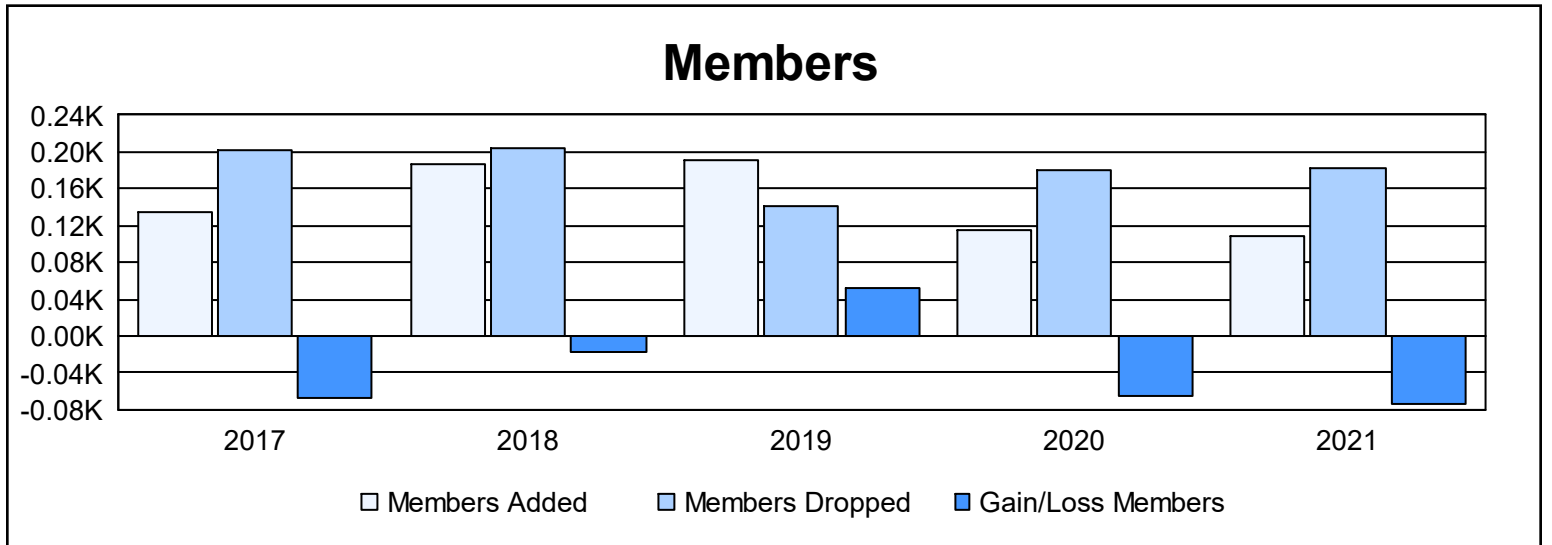

Year	New Clubs	Dropped Clubs	Gain/Loss Clubs	New Members	Charter Members	Reinstate Members	Transfer Members	Total Member Added	Total Members Dropped	Gain/Loss Members
2016-2017	0	1	-1	114	2	5	13	134	202	-68
2017-2018	1	1	0	141	31	7	7	186	203	-17
2018-2019	1	0	1	153	32	4	3	192	141	51
2019-2020	0	1	-1	96	8	5	6	115	181	-66
2020-2021	1	3	-2	63	33	3	10	109	182	-73
<b>Average</b>	<b>1</b>	<b>1</b>	<b>-1</b>	<b>113</b>	<b>21</b>	<b>5</b>	<b>8</b>	<b>147</b>	<b>182</b>	<b>-35</b>

### Membership Composition June 2021 Cumulative